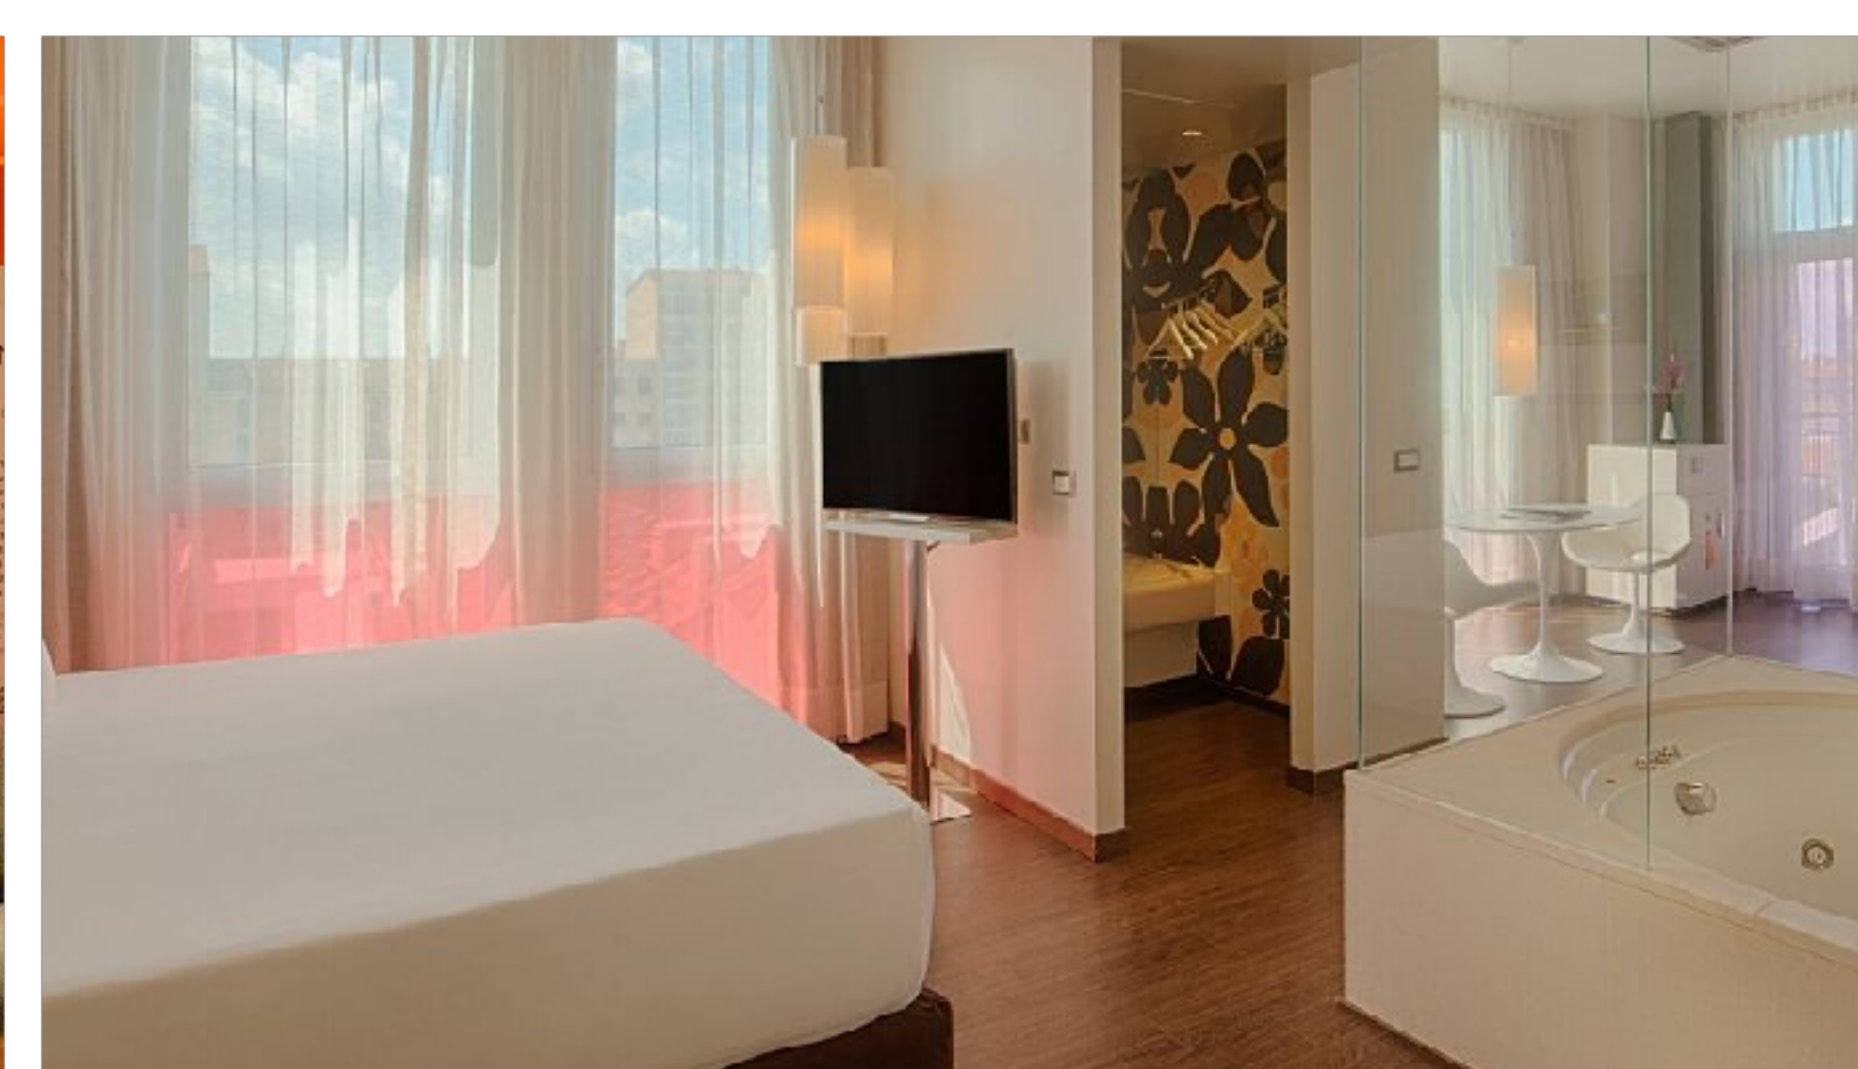

nhow

MILANO

HOTEL LOCATION

Once home of General Electric and redesigned by the famous Italian architect Matteo Thun, nhow Milano is an unconventional hotel that features exclusive pieces of designer furniture, state-of-the-art technology and contemporary art exhibitions in its fashionable common spaces. The hotel is in a strategic location between the inner and outer ring roads surrounding the city centre, in the heart of the Tortona and Navigli fashion district. The area offers lively and fervent atmosphere during the day and night with charming restaurants and bars, showrooms, design and photographer studios.

Milano Linate airport
16 km / 30 min
Milano Malpensa airport
50 km / 55 min
Milano Centrale railway station
6 km / 20 min

Via Tortona 35,
20144 Milan
Italy
T. +39 02 4898861
milano@nhow-hotels.com
<https://www.nh-hotels.com/hotel/nhow-milano>

HOTEL SERVICES

The hotel offers 244 modern and individual rooms and suites, decorated with eclectic pieces of furniture in vivid colours like fuchsia and muted violet. All rooms are equipped with a wide range of amenities, including double showers or Jacuzzis in some Executives and Suites. Each floor, which still preserves the industrial atmosphere of the GE factory, features a different colour and a different scent. The hotel's restaurant combines Italian culinary traditions and flavours with a modern and creative touch that blends perfectly with the original design of the spaces. Relax with an after-dinner drink or an aperitif in our elegant lounge bar, designed by Karim Rashid. For work-out fans, our gym is fully equipped with TechnoGym machines and a Turkish bath.

FUNCTION ROOMS